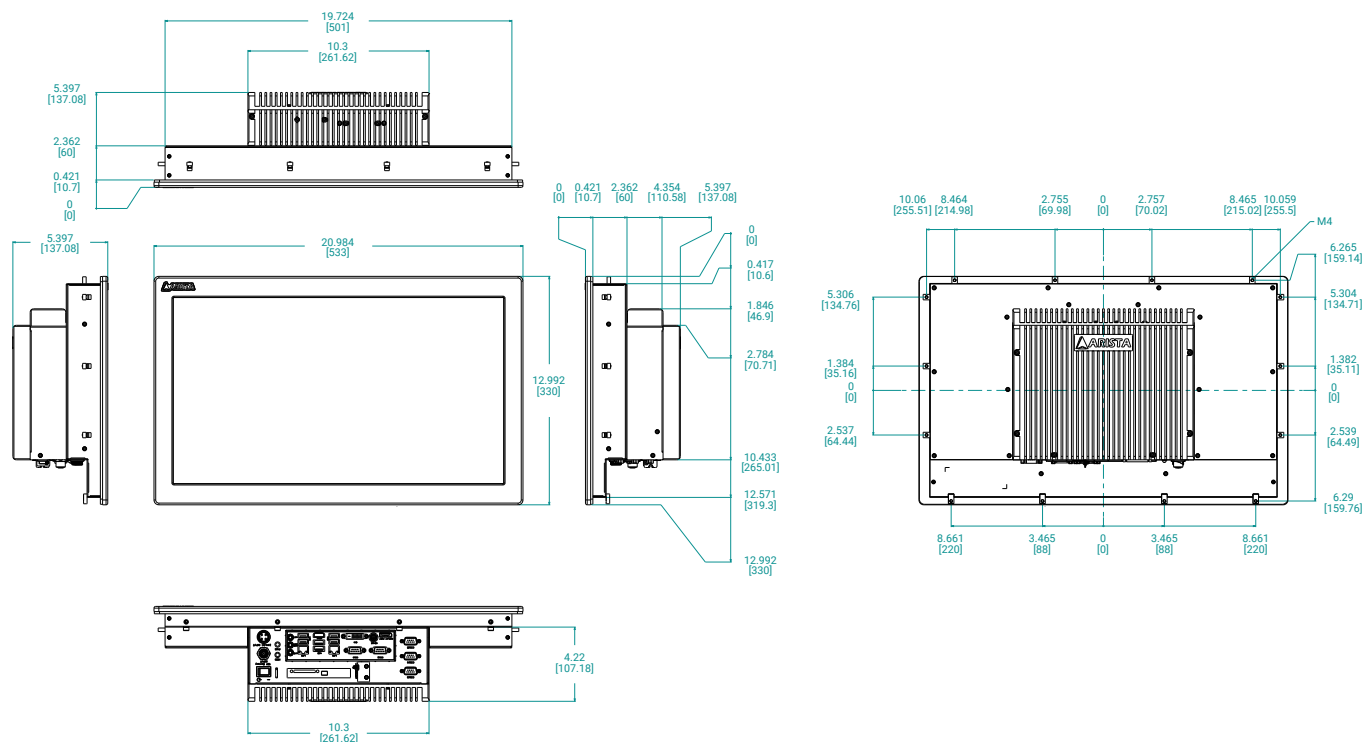

ARP-2221AP-G01-W06-C1D2

C1D2 Location Panel Mount Web Client Panel PC with 21.5 inch 5-Wire Resistive Touch

Features

- 21.5" LCD, 1920 x 1080 Resolution
- 5-Wire Resistive Touch
- Aluminum or Stainless-Steel Bezel
- Intel i7-3612QM CPU
- 8GB DDR3 SO-DIMM
- Dual Gigabit Ethernet
- 2 x RS-232/422/485 BIOS Selectable
- 4 x USB 3.0, 2 x USB 2.0 ports
- FireFox

Dimension Drawing

ARP-2221AP-G01-W06-C1D2

Size Unit: inch(mm)

Ordering Information

Item	ARP-2221AP-G01-W06-C1D2
LCD Display	Standard
Touch Screen	5-Wire
Bezel	Stainless Steel
CPU	i7 Mobile
Memory	8GB DDR3
OS	Embedded
Browser	FireFox
Power Supply	24VDC Input
C1D2 Approval	YES