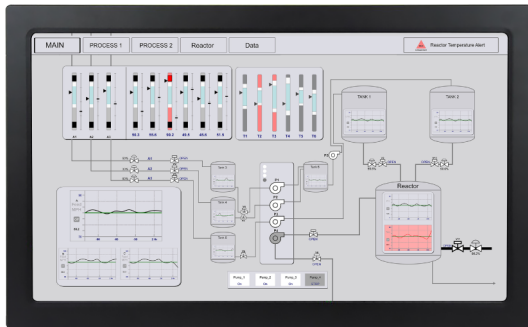

ARP-2221AP-G01-W06-C1D2

C1D2 Location Panel Mount Web Client Panel PC with 21.5 inch 5-Wire Resistive Touch

Features

- 21.5" LCD, 1920 x 1080 Resolution
- 5-Wire Resistive Touch
- Aluminum or Stainless-Steel Bezel
- Intel i7-3612QM CPU
- 8GB DDR3 SO-DIMM
- Dual Gigabit Ethernet
- 2 x RS-232/422/485 BIOS Selectable
- 4 x USB 3.0, 2 x USB 2.0 ports
- FireFox

Dimension Drawing

ARP-2221AP-G01-W06-C1D2

Size Unit: inch(mm)

Ordering Information

Item	ARP-2221AP-G01-W06-C1D2
LCD Display	Standard
Touch Screen	5-Wire
Bezel	Stainless Steel
CPU	i7 Mobile
Memory	8GB DDR3
OS	Embedded
Browser	FireFox
Power Supply	24VDC Input
C1D2 Approval	YES